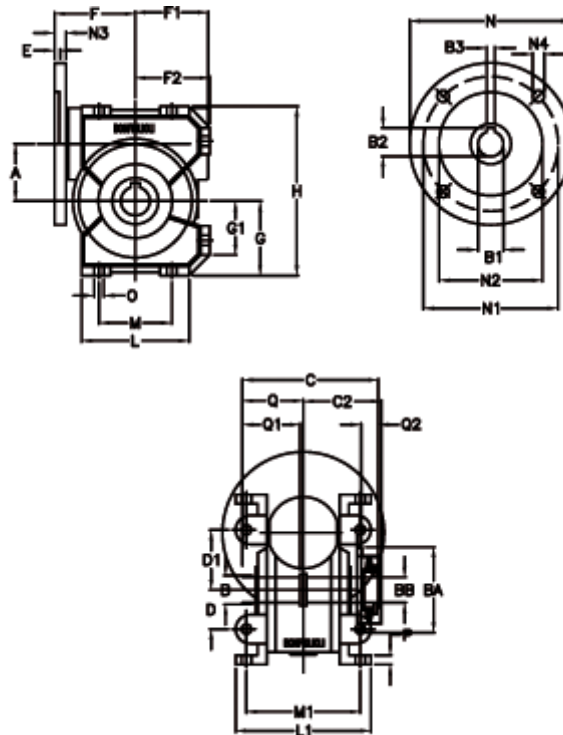

Article number: 390204401002316

Description: Worm Gear with Torque Limiter  
VF 44-L1-U-10-P63B14

## Measures

a = 44.6	C2 = 48.0	g = 55.0	N = 90	Q1 = 32
B = 18	D = 29	G1 = 40.0	N1 = 75	Q2 = 12
B1 E7 = 11	D1 = 46	H = 127.0	N2 = 60	
B2 = 12.8	Description = VF 44U-xx-63B14	H1 = 97.0	N3 = 8.0	
B3 H9 = 4	E = 2.0	L = 80	N4 = 5.5	
BA = 40	F = 65	L1 = 100	O = 8.5	
BB H7 = 11	F1 = 54	m = 52	P = 8	
C = 79	F2 = 55.0	M1 = 81.0	Q = 32.0	